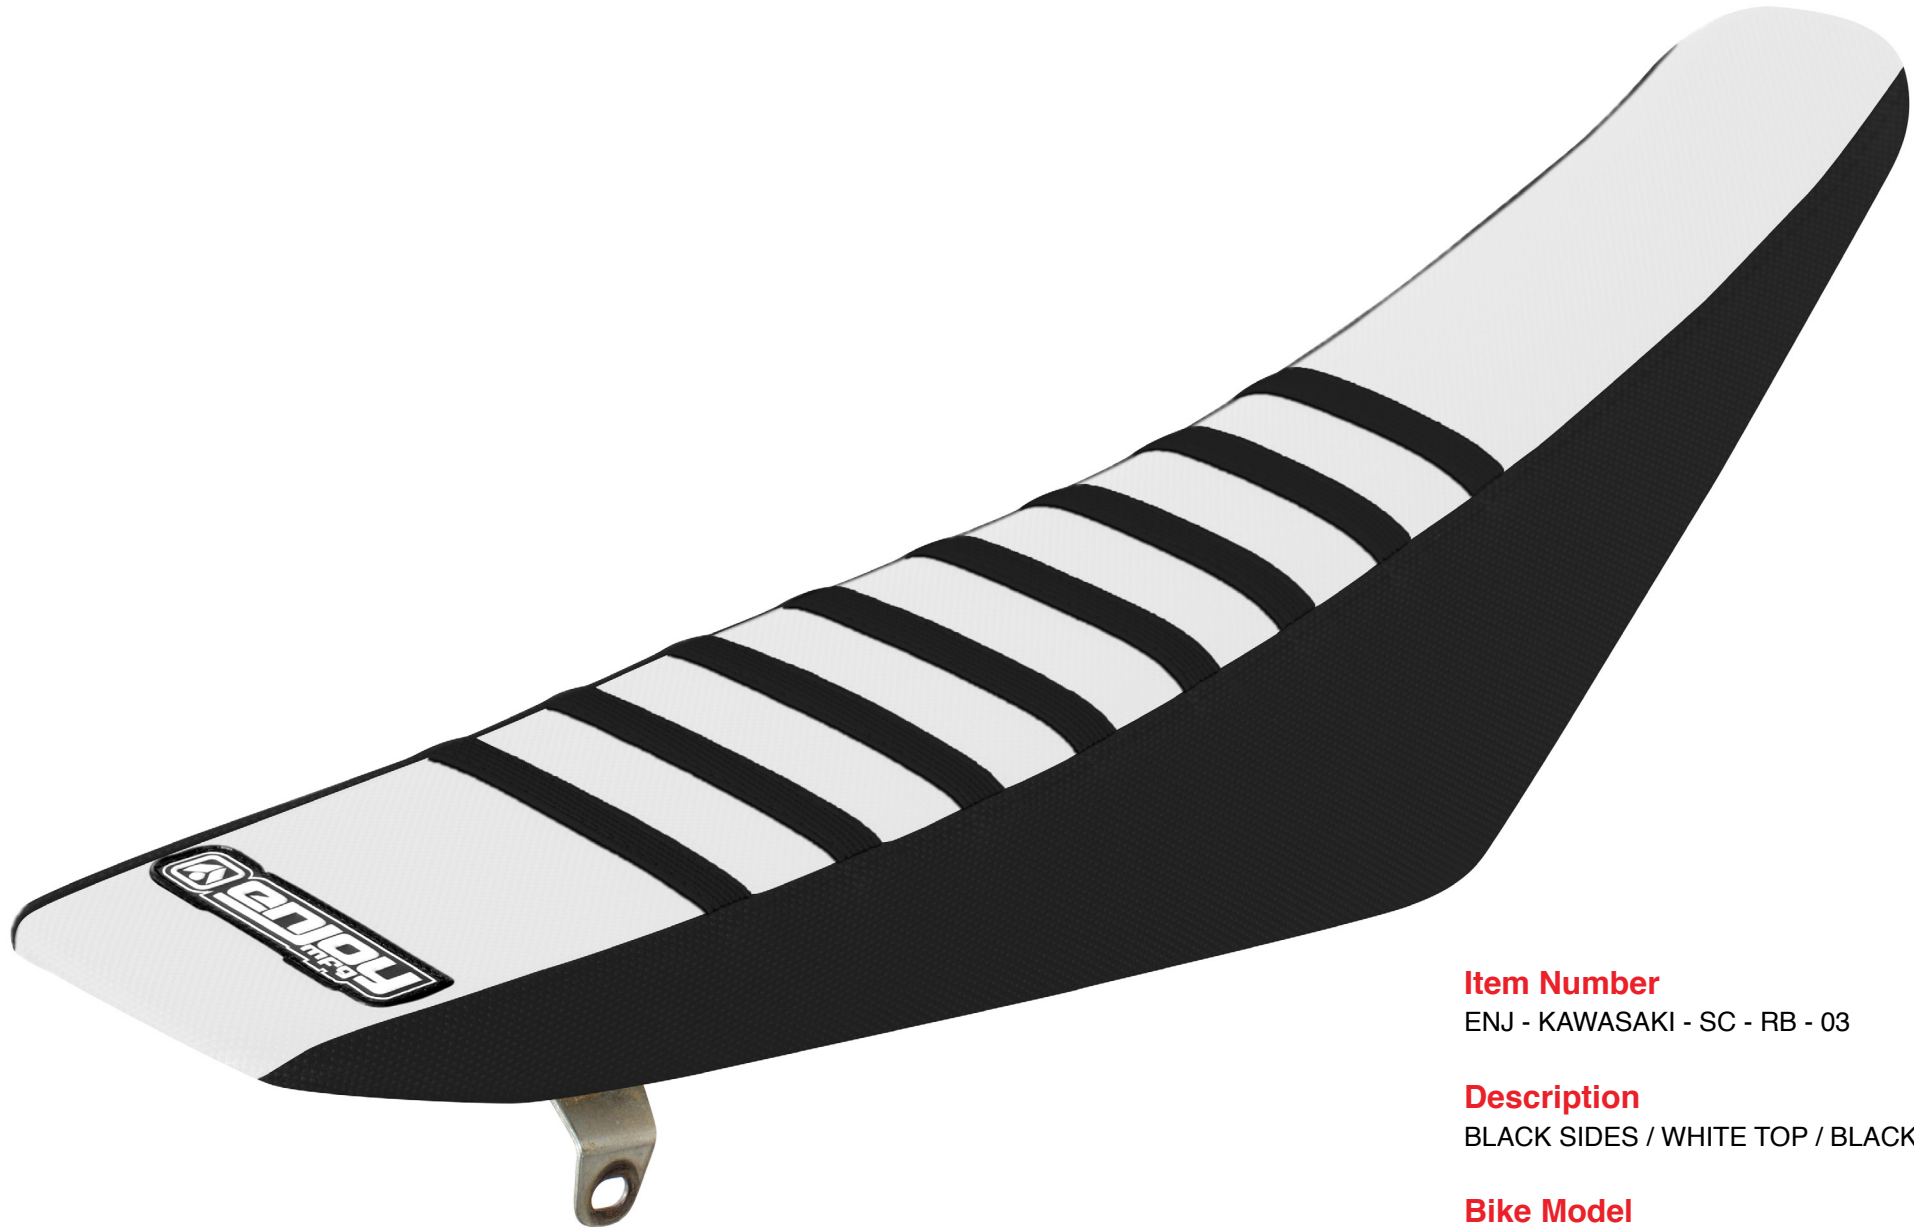

Item Number

ENJ - KAWASAKI - SC - RB - 02

Description

GREEN SIDES / BLACK TOP / GREEN RIBS

Bike Model

KAWASAKI

Colors

Item Number