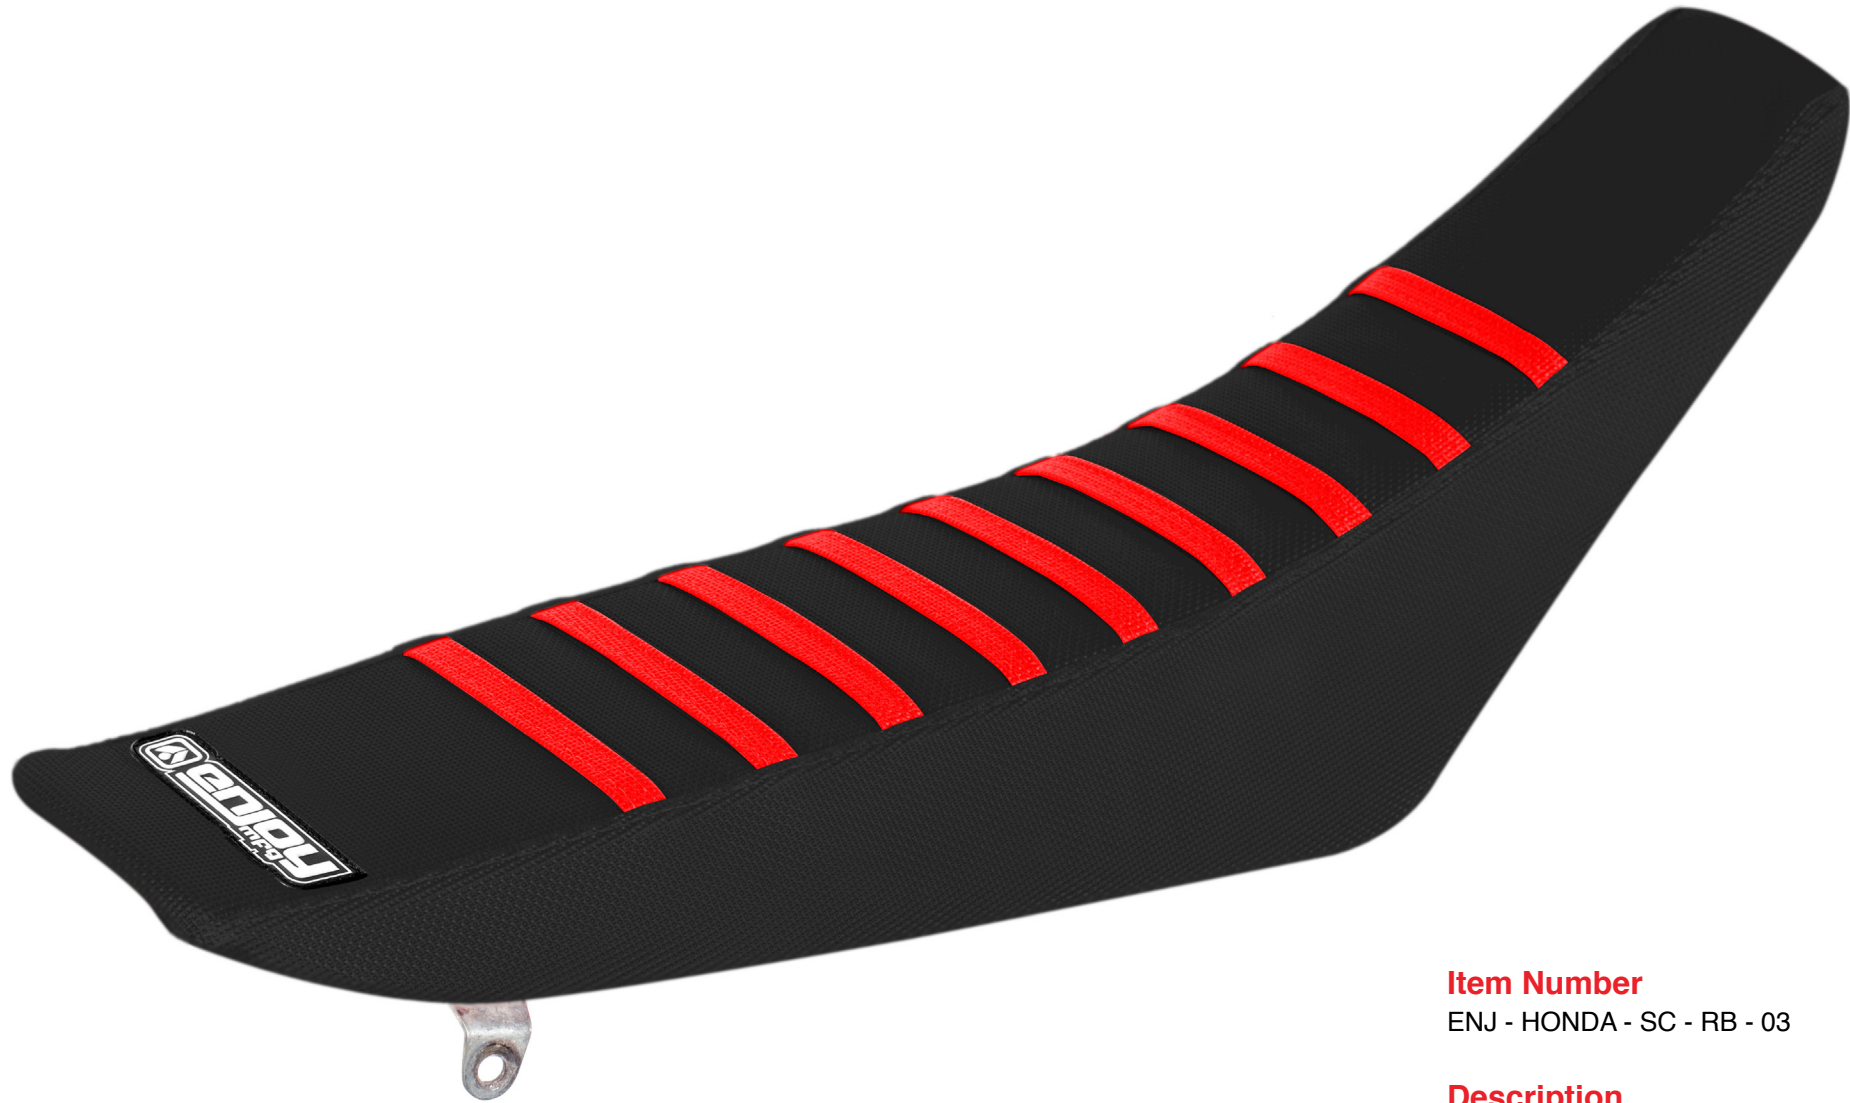

Honda Seat Covers

Item Number

ENJ - HONDA - SC - RB - 01

Description

BLACK SIDES / RED TOP / BLACK RIBS

Bike Model

HONDA

Colors

Item Number

ENJ - HONDA - SC - RB - 02

Description

RED SIDES / BLACK TOP / RED RIBS

Bike Model

HONDA

Colors

Item Number

ENJ - HONDA - SC - RB - 03

Description

ALL BLACK / RED RIBS

Bike Model

HONDA

Colors

Item Number

ENJ - HONDA - SC - RB - 04

Description

ALL RED / BLACK RIBS

Bike Model

HONDA

Colors

Item Number

ENJ - HONDA - SC - RB - 05

Description