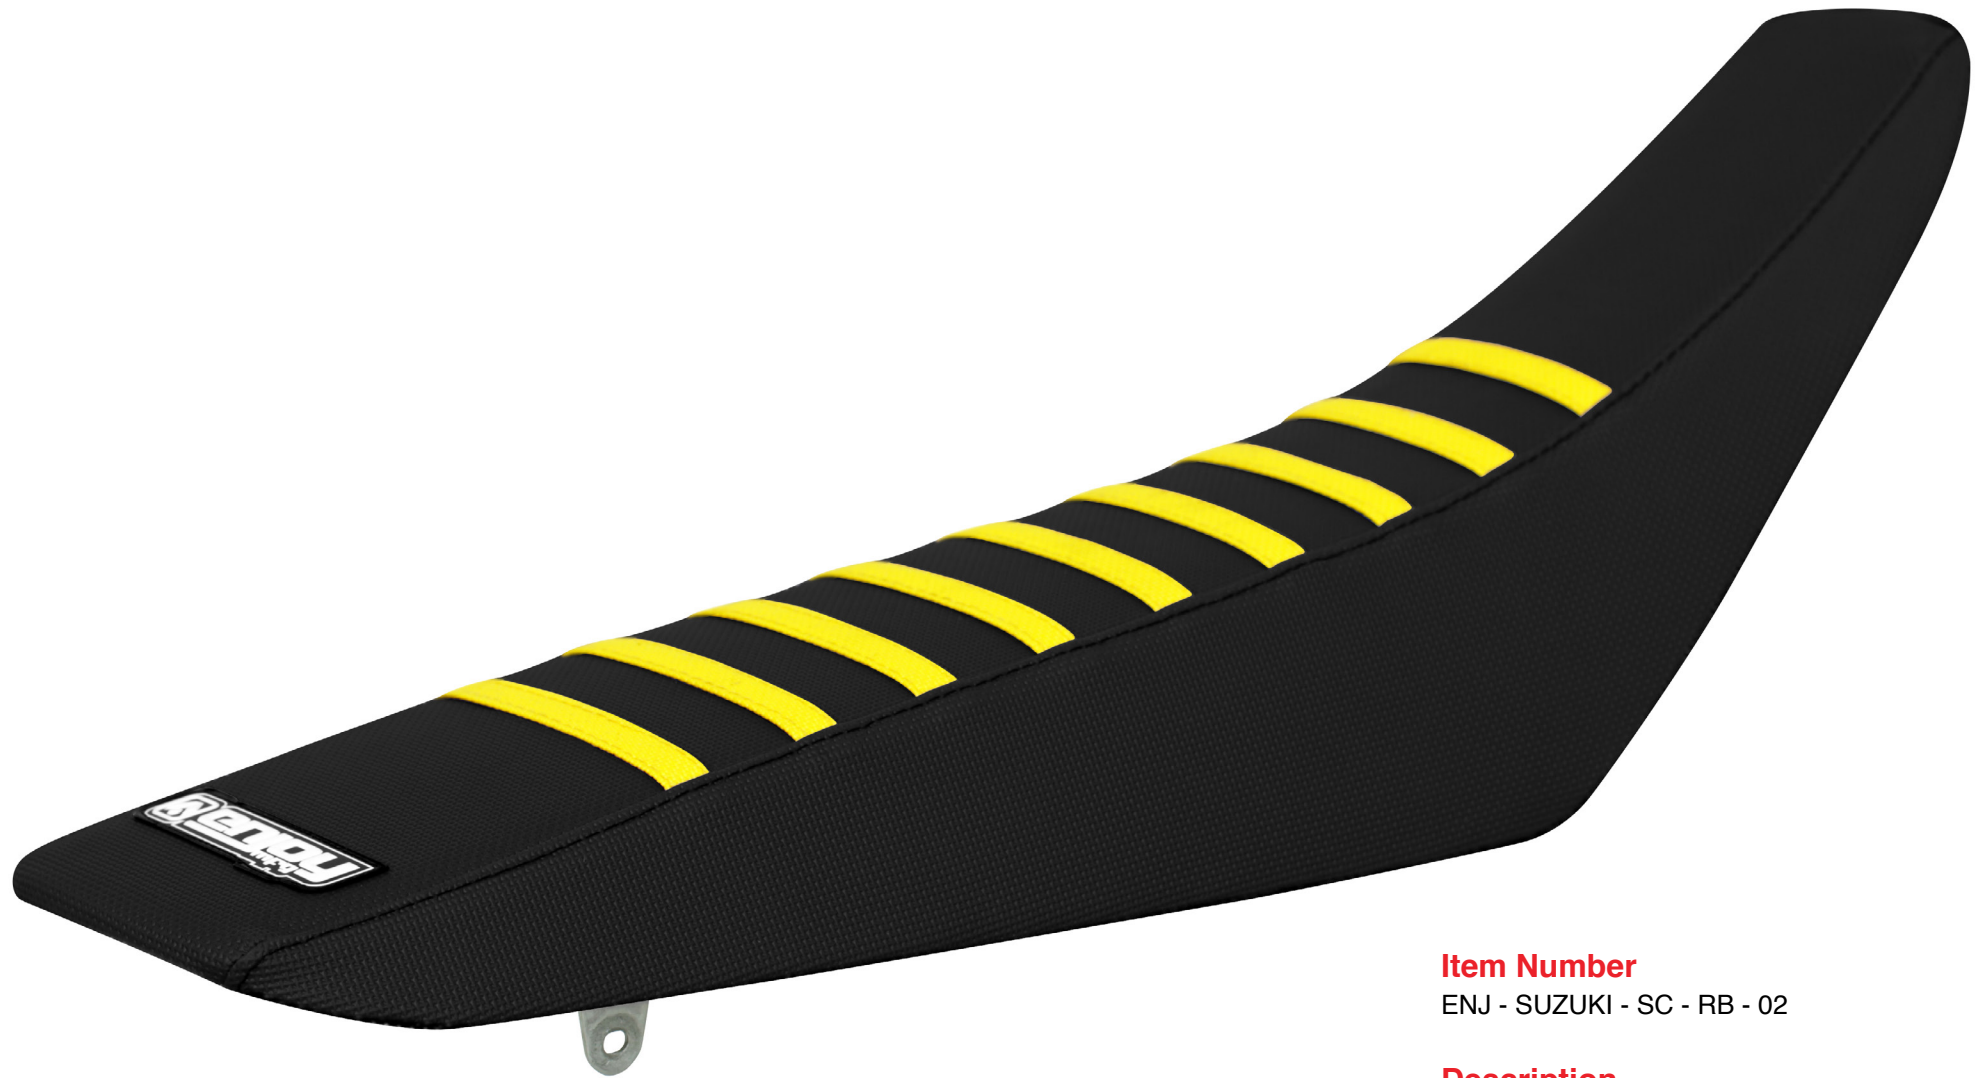

Suzuki Seat Covers

Item Number

ENJ - SUZUKI - SC - RB - 01

Description

BLACK SIDES / YELLOW TOP / BLACK RIBS

Bike Model

SUZUKI

Colors