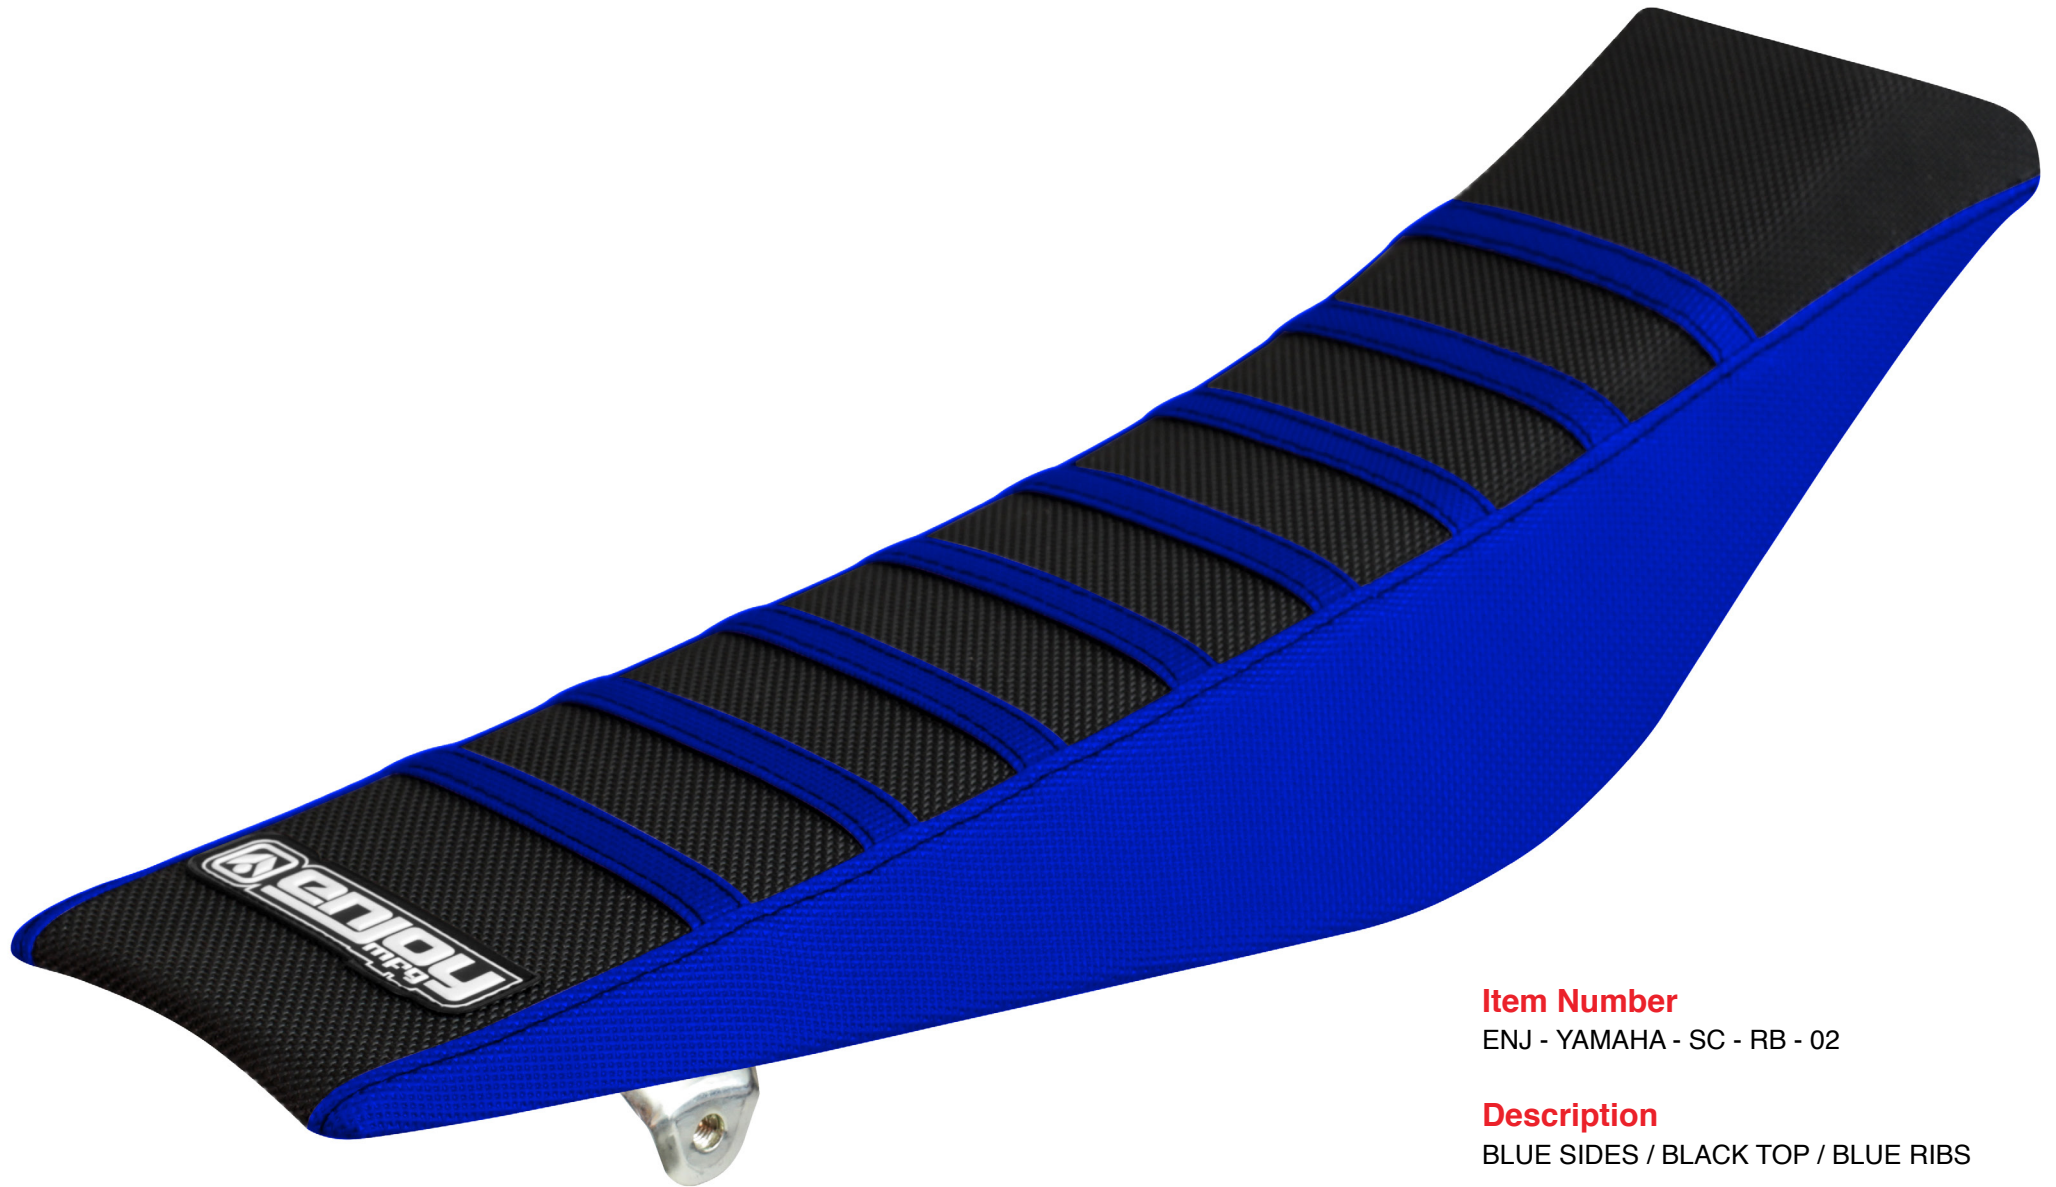

Item Number

ENJ - YAMAHA - SC - RB - 02

Description

BLUE SIDES / BLACK TOP / BLUE RIBS

Bike Model

YAMAHA

Colors