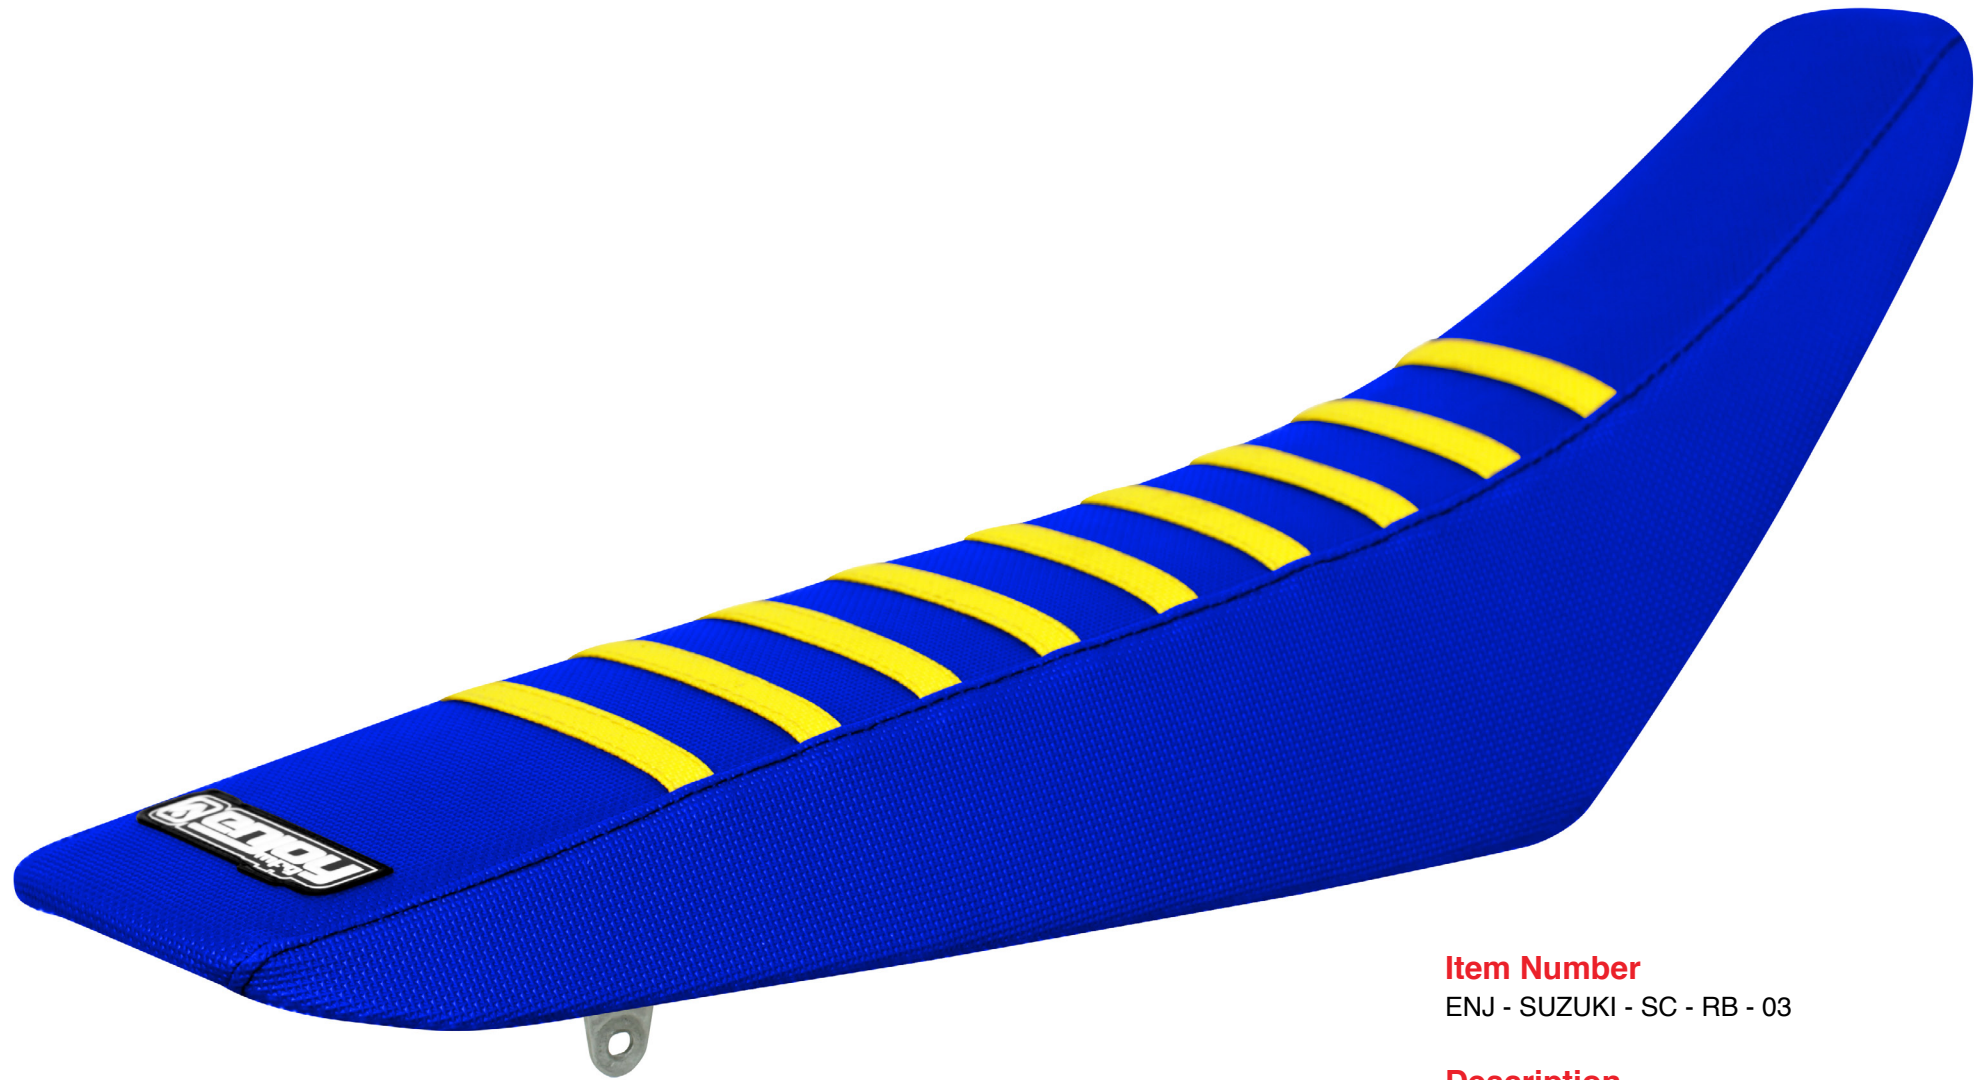

Item Number

ENJ - SUZUKI - SC - RB - 02

Description

YOSHIMURA

Bike Model

SUZUKI

Colors

Item Number