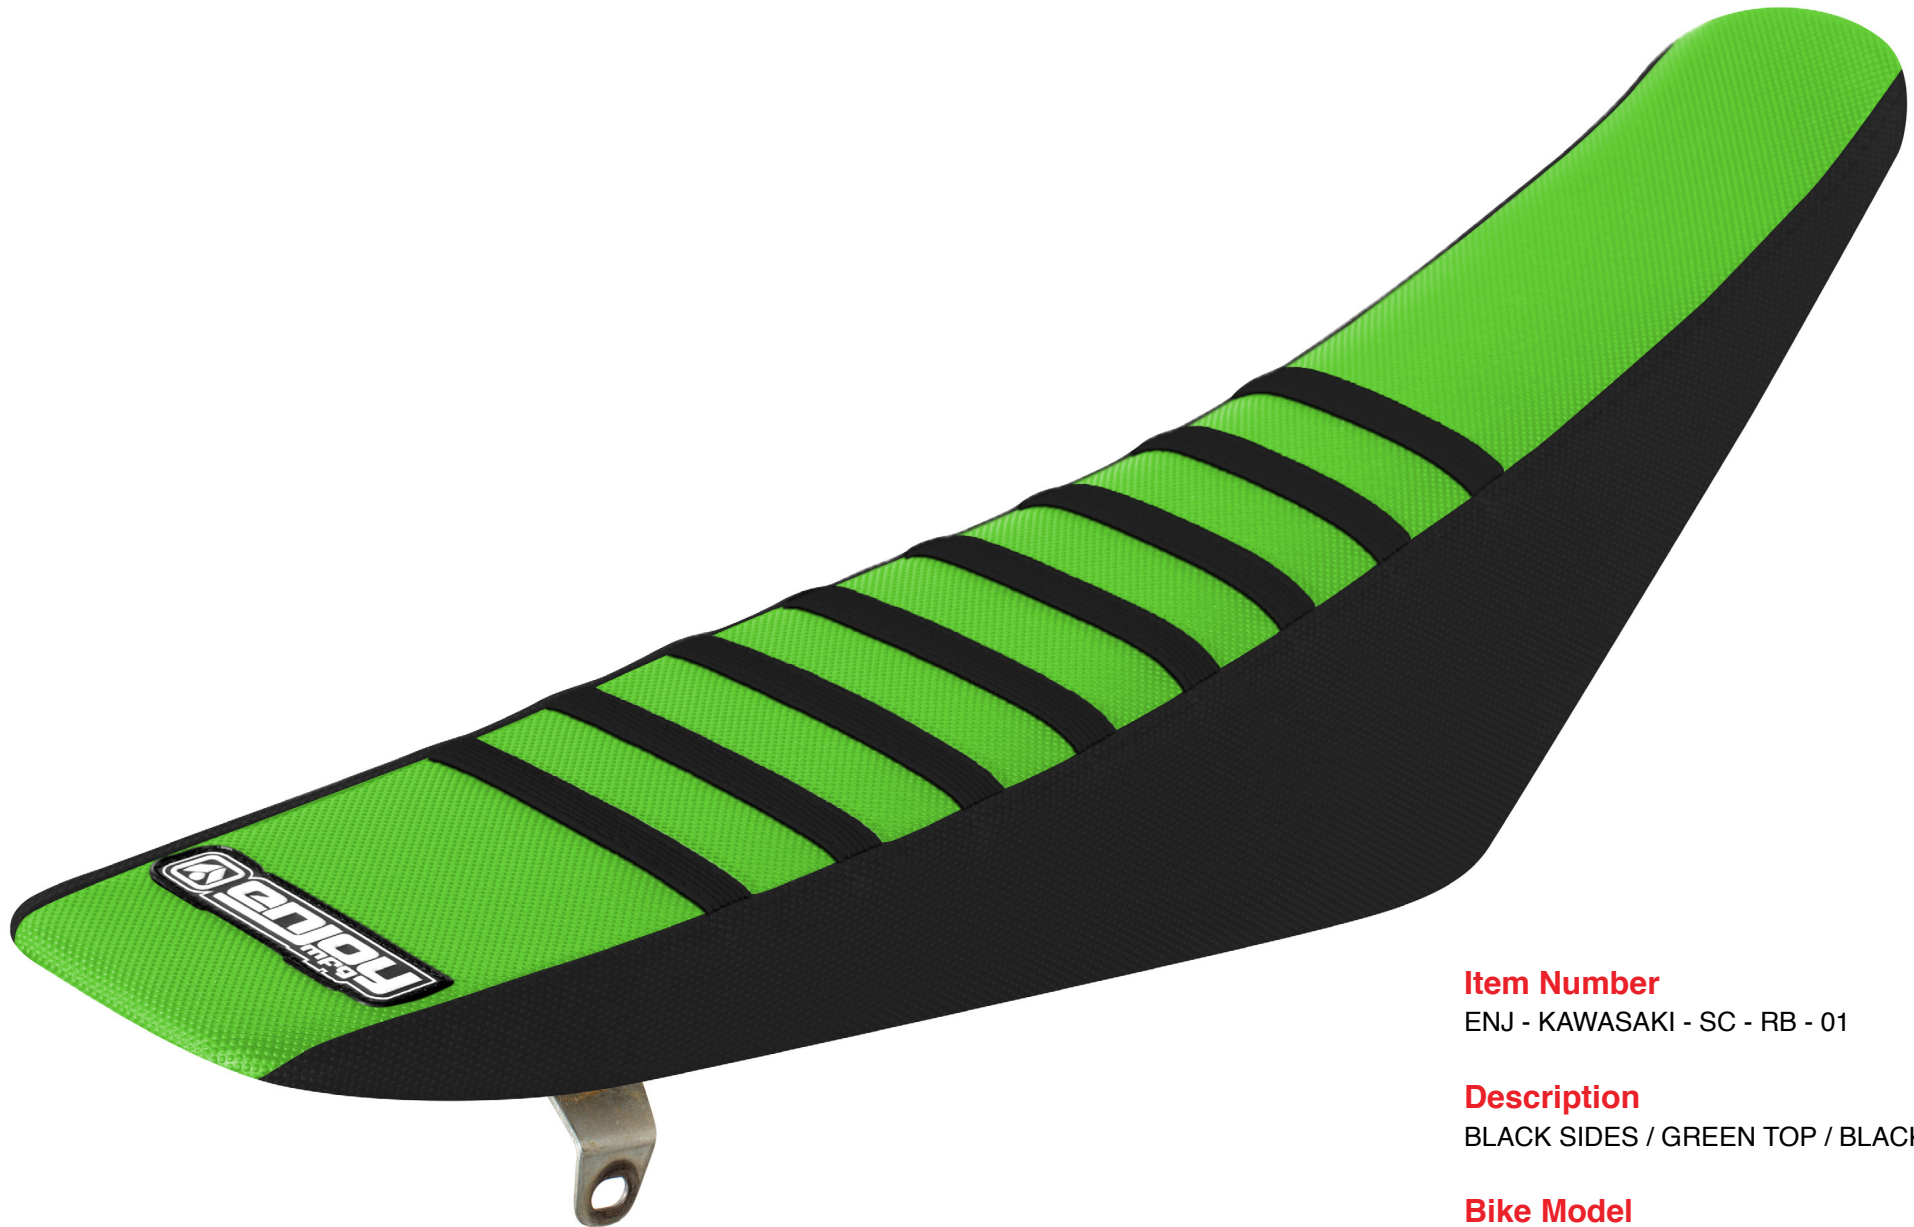

HONDA

Colors

Item Number

ENJ - HONDA - SC - ST - 08

Description

ALL BLACK

Bike Model

HONDA

Colors

Item Number

ENJ - HONDA - SC - ST - 09

Description

ALL RED

Bike Model

HONDA

Colors

Kawasaki Seat Covers

Item Number

ENJ - KAWASAKI - SC - RB - 01

Description

BLACK SIDES / GREEN TOP / BLACK RIBS

Bike Model

KAWASAKI

Colors