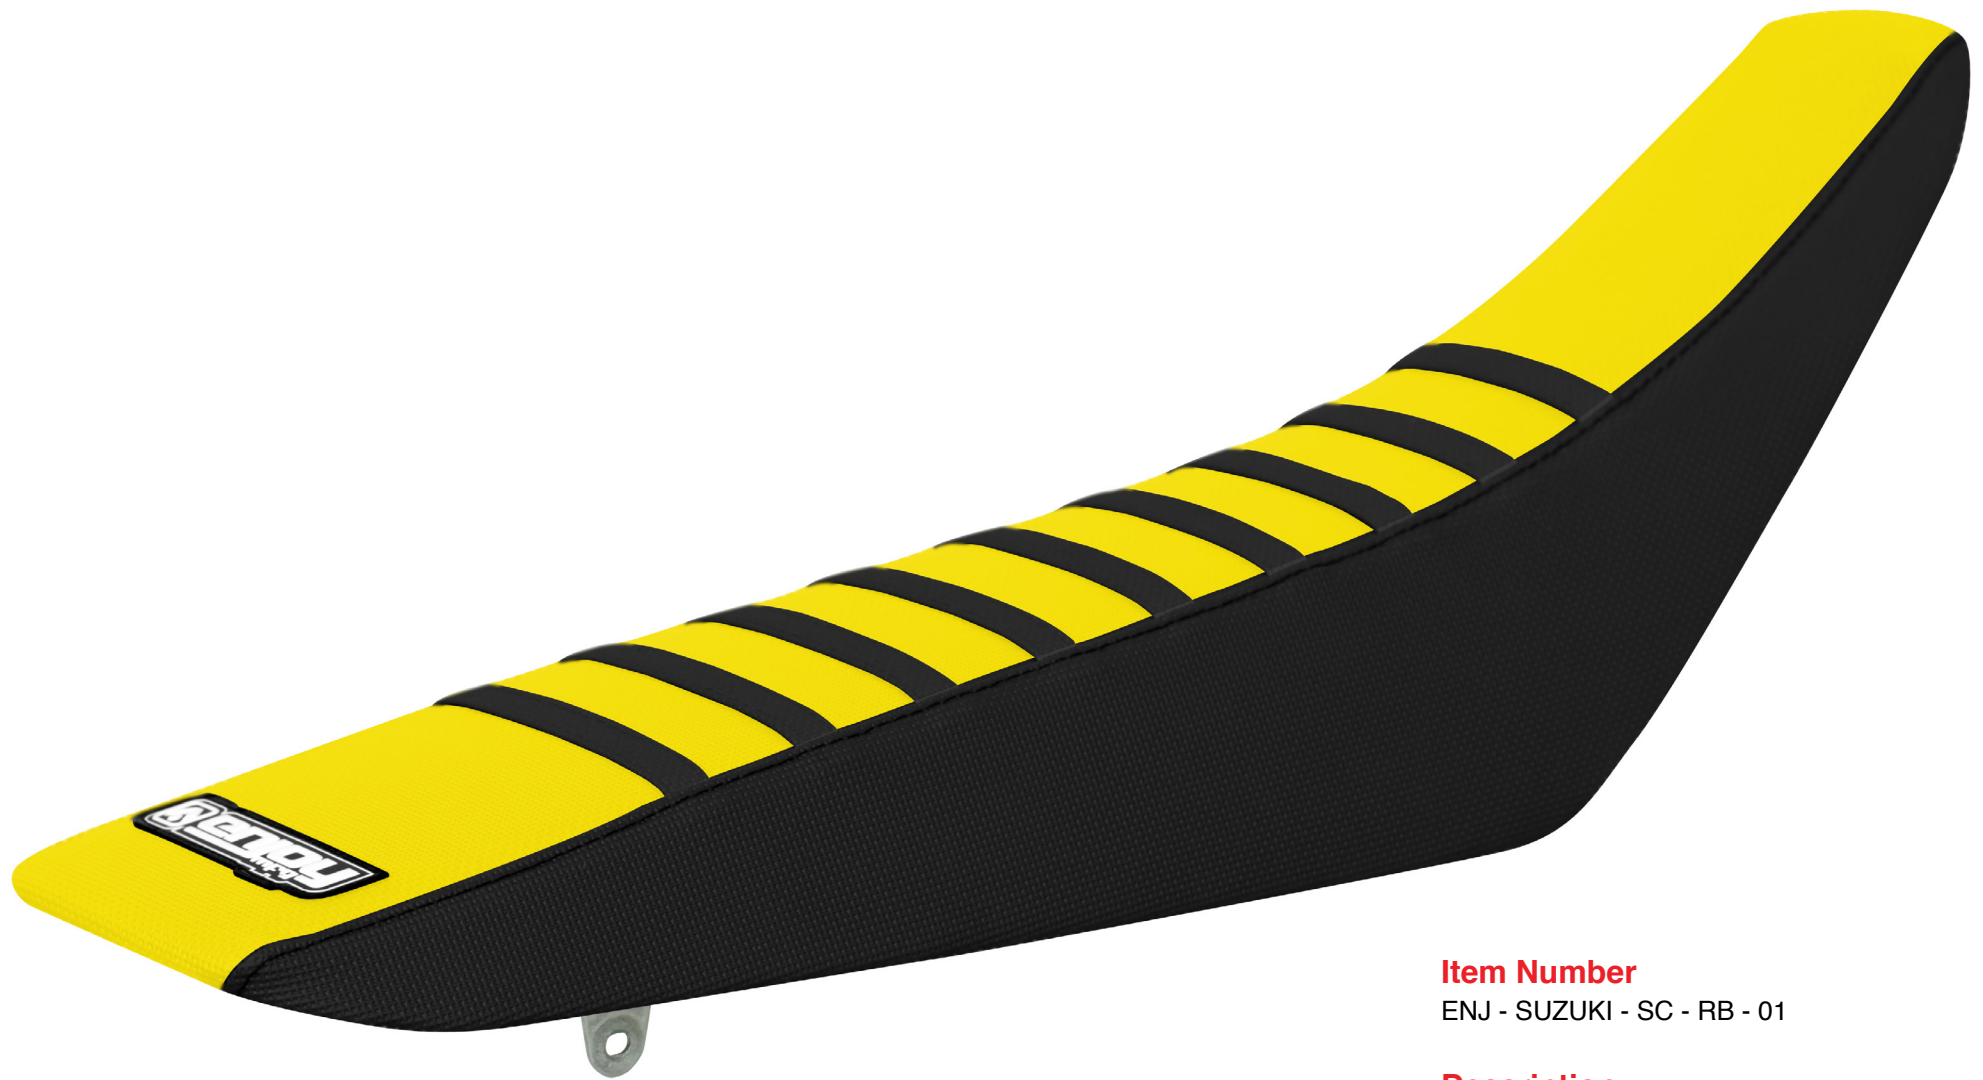

Suzuki Seat Covers

Item Number

ENJ - SUZUKI - SC - RB - 01

Description

BLACK SIDES / YELLOW TOP / BLACK RIBS

Bike Model

SUZUKI

Colors