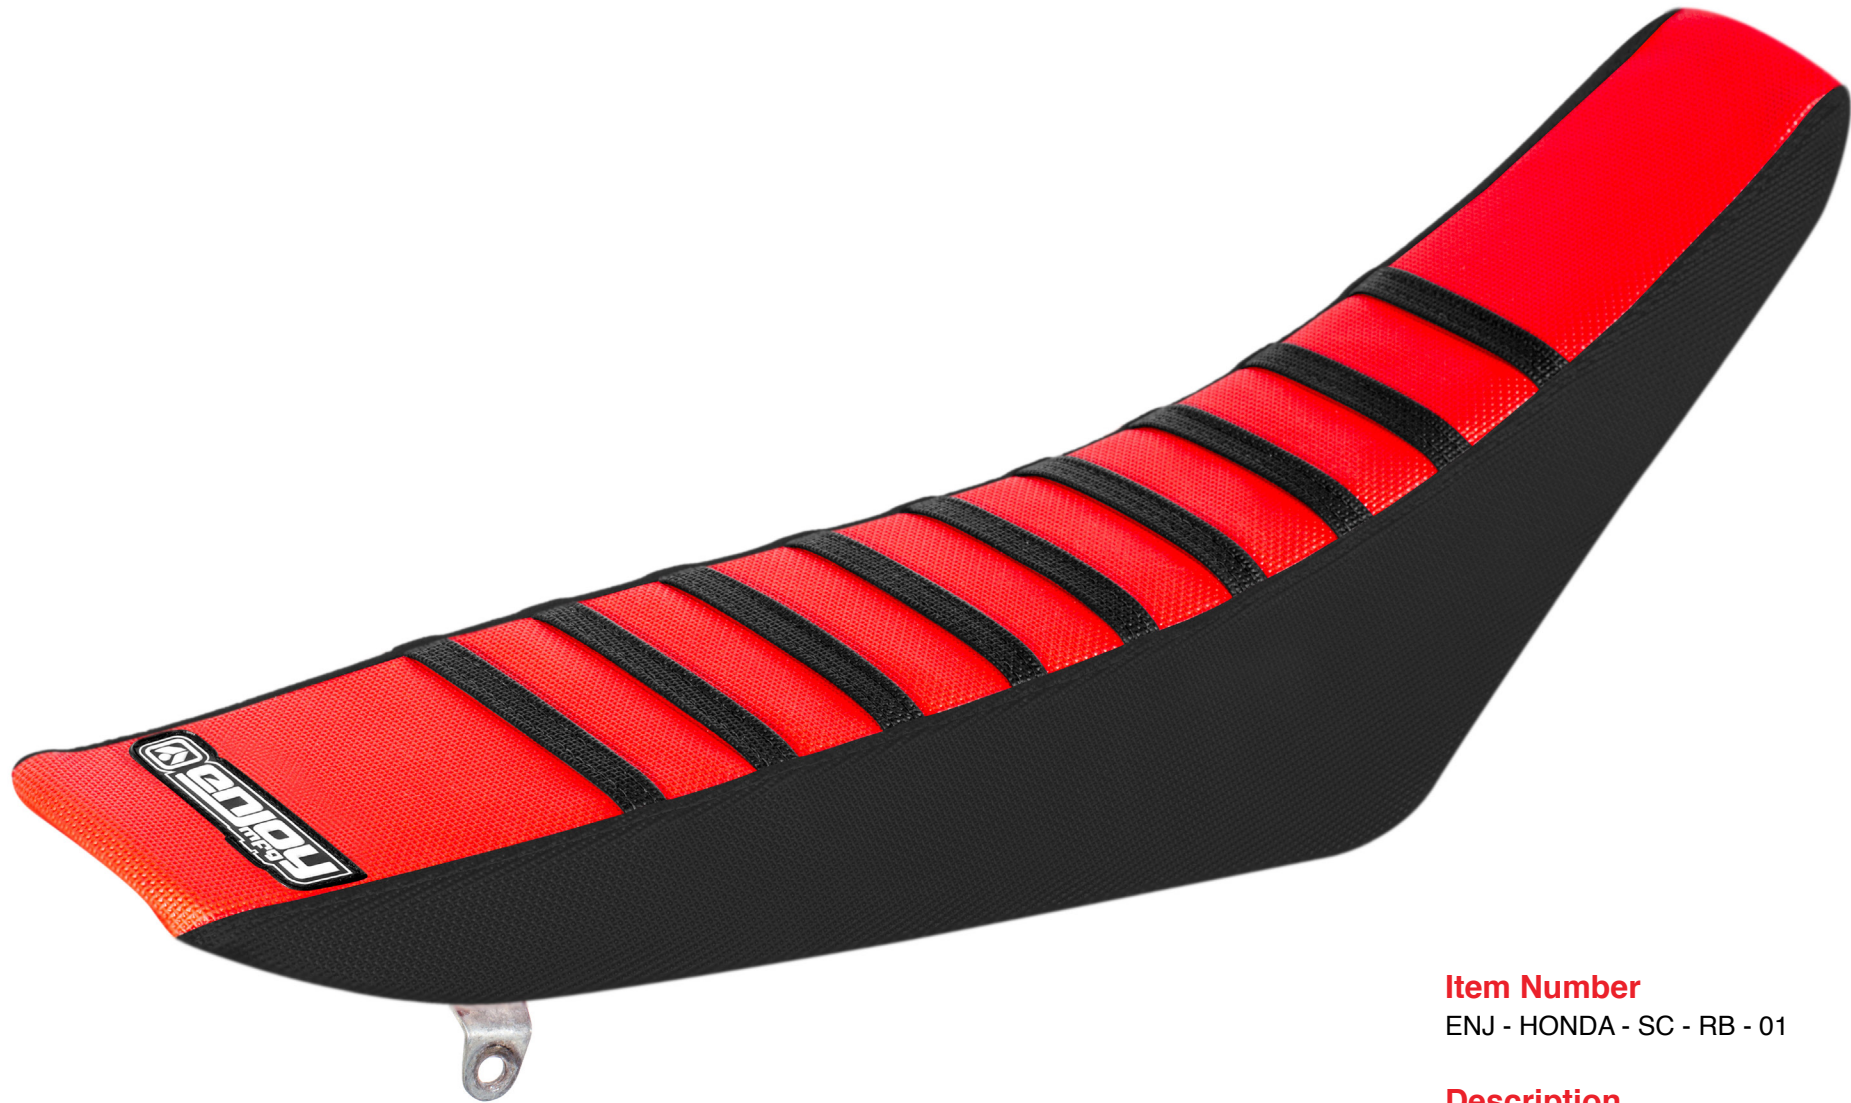

Honda Seat Covers

Item Number

ENJ - HONDA - SC - RB - 01

Description

BLACK SIDES / RED TOP / BLACK RIBS

Bike Model

HONDA

Colors

Item Number

ENJ - HONDA - SC - RB - 02

Description

RED SIDES / BLACK TOP / RED RIBS

Bike Model

HONDA

Colors

Item Number

ENJ - HONDA - SC - RB - 03

Description

ALL BLACK / RED RIBS

Bike Model

HONDA

Colors

Item Number

ENJ - HONDA - SC - RB - 04

Description

ALL RED / BLACK RIBS

Bike Model

HONDA

Colors

Item Number

ENJ - HONDA - SC - RB - 05

Description