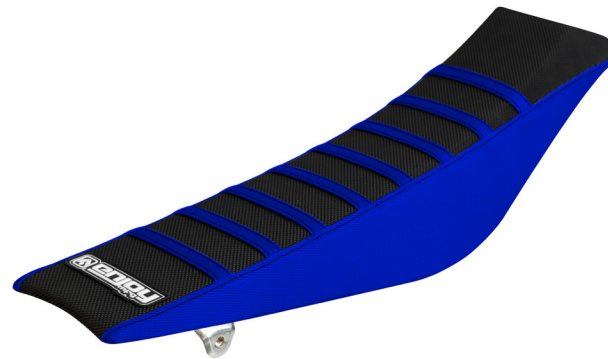

Item Number

ENJ - YAMAHA - SC - RB - 02

Description

BLUE SIDES / BLACK TOP / BLUE RIBS

Bike Model

YAMAHA

Colors